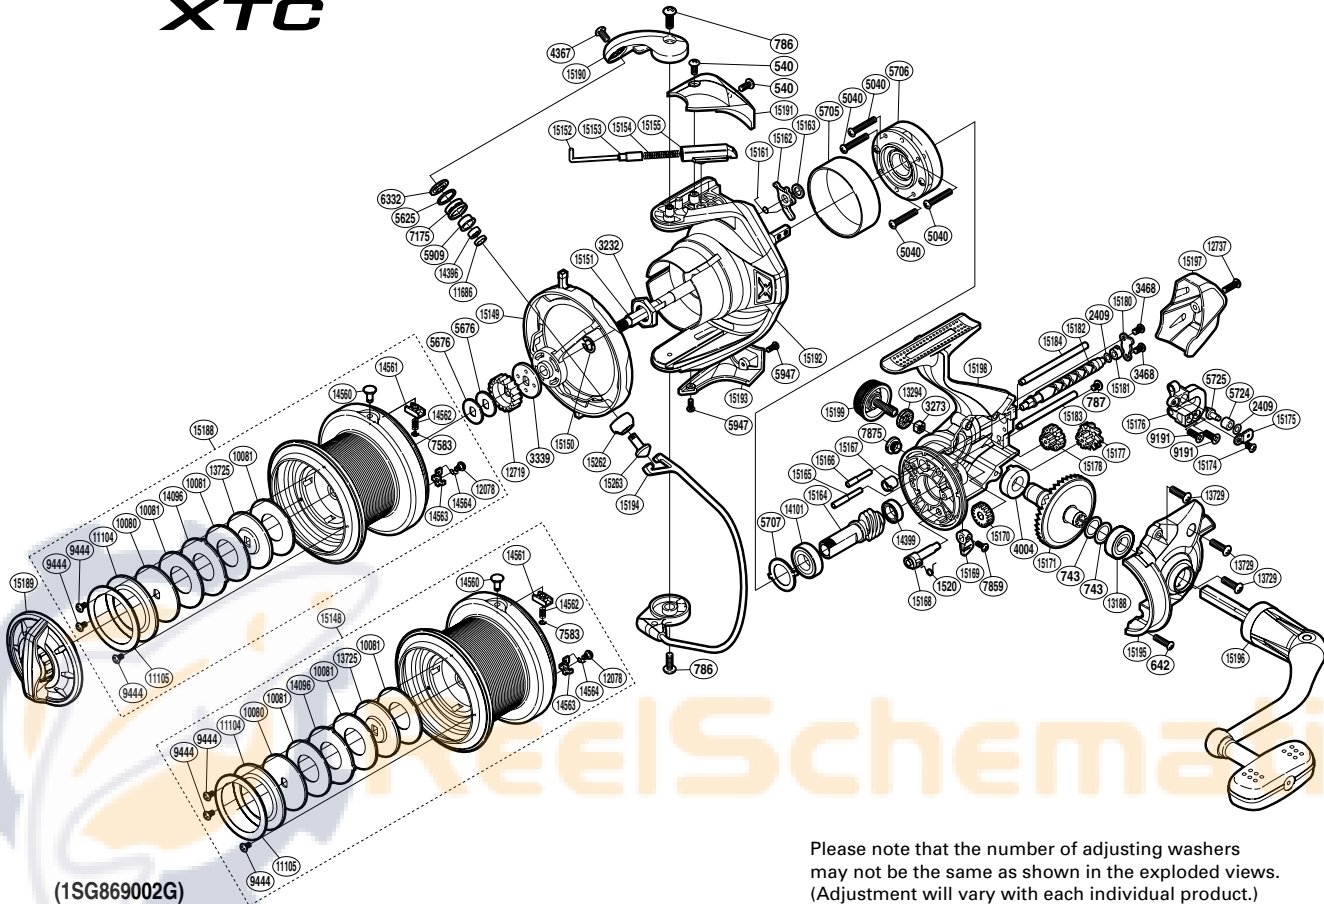

SHIMANO

ULTEGRA XTC

UL-14000XTC

Please note that the number of adjusting washers may not be the same as shown in the exploded views. (Adjustment will vary with each individual product.)

Part No.	Description	Part No.	Description	Part No.	Description
RD 0540	Screw	RD11104	Seal Plate A	RD15167	Worm Bushing (front)
RD 0642	Screw	RD11105	Seal Plate B	RD15168	Anti-Reverse Cam
RD 0743	Washer	RD11686	Bearing Spacer	RD15169	Anti-Reverse Lever
RD 0786	Screw	RD12078	Screw	RD15170	Idle Gear
RD 0787	Screw	RD12719	Spool Support A	RD15171	Drive Gear
RD 1520	Anti-Reverse Cam Spring	RD12737	Screw	RD15174	Screw
RD 2409	Spacer	RD13188	Ball Bearing	RD15175	Oscillating Pawl Cover
RD 3232	Rotor Nut	RD13294	Handle Screw Lock Washer	RD15176	Oscillating Slider
RD 3273	Handle Screw Lock	RD13725	Key Washer	RD15177	Idle Gear B
RD 3339	Spool Support B	RD13729	Screw	RD15178	Idle Gear C
RD 3468	Screw	RD14096	Eared Washer	RD15180	Worm Shaft Retainer
RD 4004	Drive Gear Bushing	RD14101	Ball Bearing	RD15181	Worm Bushing (rear)
RD 4367	Screw	RD14396	Ball Bearing	RD15182	Worm Shaft
RD 5040	Screw	RD14399	Ball Bearing	RD15183	Oscillating Guide A
RD 5625	Line Roller Spacer	RD14560	Line Clip	RD15184	Oscillating Guide B
RD 5676	Spool Washer	RD14561	Line Clip Holder	RD15188	Spool Assembly
RD 5705	Roller Clutch Ring	RD14562	Line Clip Spring	RD15189	Drag Knob
RD 5706	Roller Clutch Assembly	RD14563	Drag Click	RD15190	Bail Arm
RD 5707	Bearing Washer	RD14564	Drag Click Spring	RD15191	Bail Spring Cover
RD 5724	Oscillating Slider Bushing	RD15149	Line Safety Guard	RD15192	Rotor
RD 5725	Oscillating Pawl	RD15150	E Lock	RD15193	Bail Hold Support Guard
RD 5909	Line Roller Bushing	RD15151	Main Shaft	RD15194	Bail Assembly
RD 5947	Screw	RD15152	Bail Spring Guide A	RD15195	Side Cover
RD 6332	Line Roller Washer	RD15153	Bail Spring Guide A Support	RD15196	Handle Assembly
RD 7175	Line Roller	RD15154	Bail Spring	RD15197	Rear Protector
RD 7583	E Lock	RD15155	Bail Spring Guide B	RD15198	Body
RD 7859	Screw	RD15161	Lever Spring	RD15199	Handle Screw Cap
RD 7875	Oil Cap	RD15162	Bail Trip Lever	RD15262	Line Roller Support Cover
RD 9191	Screw	RD15163	Washer	RD15263	Line Roller Support
RD 9444	Screw	RD15164	Pinion Gear		
RD10080	Key Washer	RD15165	Idle Gear B Shaft		
RD10081	Drag Washer	RD15166	Idle Gear C Shaft	RD15148	Spare Spool Assembly